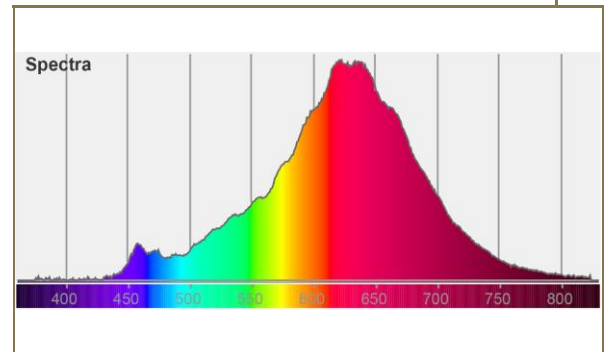

**50415**
**LED Globe 125 Curved Butterfly klar**

EAN CODE : 426015005415.5

LED Globe 125 Curved Butterfly clear

|                |                    |   |
|----------------|--------------------|---|
| Bezeichnung    | Description        | LED Globe 125 Curved Butterfly klar<br>LED Globe 125 Curved Butterfly clear |
| Art.Nummer     | Article.No.        | 50415   |
| Hauptserie     | Series             | DESIGN LINE   |
| Linie          | Line               | Curved Style  |
| Bauform        | Shape              | Globe   |
| Glasausführung | Glass              | klar / clear  |
| Lichtfarbe     | Light colour       | warmweiß / warm white   |
| Socket         | Socket             | E27   |
| Dimmbar        | Dimmable           | ja/yes  |
| Lumen          | Lumen              | 250 lm  |
| Kelvin         | Kelvin             | 2200 K  |
| Leistung       | Wattage            | 8 W   |
| Wattäquivalent | Equivalent         | 25 W  |
| CRI            | CRI                | CRI 95  |
| Powerfaktor    | Powerfactor        | >0,85   |
| Spannung       | Voltage            | 220-240 V~ / 50-60 Hz   |
| Lampenstrom    | Lamp current       | 35 mA   |
| Lebensdauer    | Lifetime           | 20000 h   |
| Startzeit 60%  | Starting time 60%  | <0,5 s  |
| Startzeit 100% | Starting time 100% | <2 s  |
| Lumenerhalt    | LM*                | 0,8   |
| Zyklen ein/aus | Cycles on/off      | 100000  |
| Abstrahlwinkel | Beam angle         |   |
| Durchmesser    | Diameter           | 125 mm  |
| Länge          | Length             | 180 mm  |
| Gewicht        | Weight             | 110 g   |
| VE             | Sales Unit         | 8   |